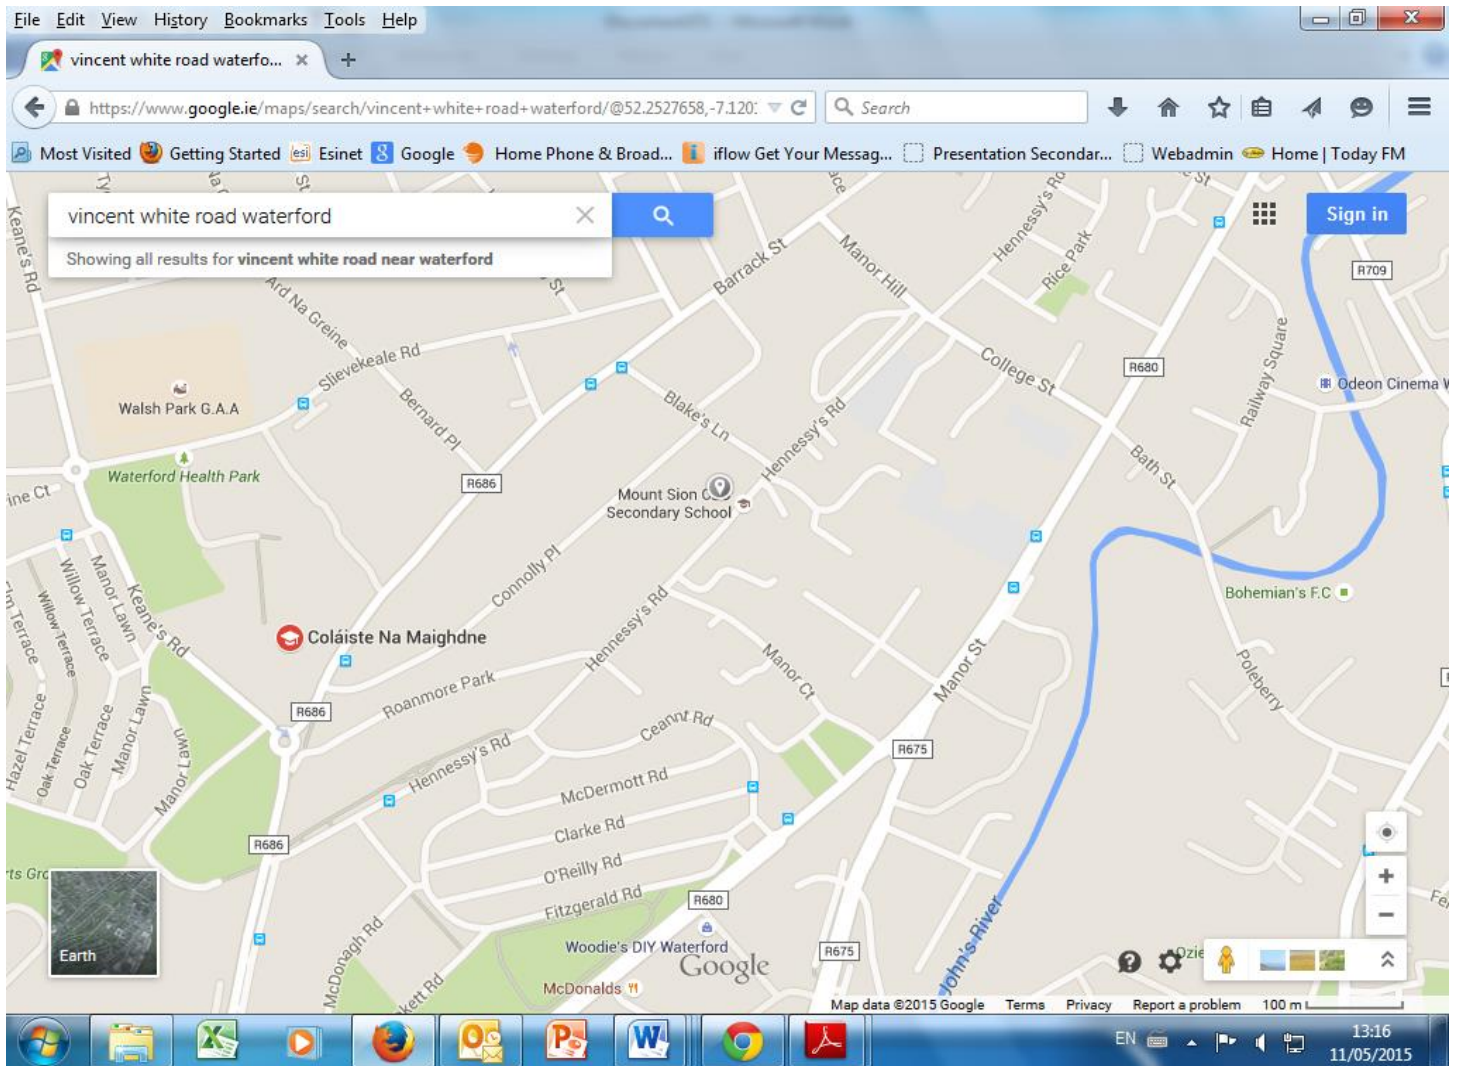

Presentation Secondary School

Cannon Street

Waterford

Tel. 051 376584

Directions to Presentation School, Waterford

From Dublin

Take the first exit at the roundabout off the M9 and follow directions to Waterford City (South). Turn right at the Railway Station roundabout to cross Rice Bridge. Continue as from New Ross, below.

From New Ross

Cross the bridge into the city in the **right** hand lane

Go straight up Bridge Street (away from the quays). Road swings to the right at about 50m from the bridge

Continue on this road through several junctions and traffic lights for about 1.2km

When you come to a T junction, turn right.

There is a roundabout after approx. 500m, take a right (second exit)

School entrance is on the right hand side about 100m from the roundabout

(You actually pass the school exit before the roundabout)

School entrance is on the right hand side about 100m from the roundabout

Saint Paul's Church

First left just after the school entrance and the next left immediately after that. Next right at a T junction. Church is on your left hand side about 50m from junction. Parking on both sides.